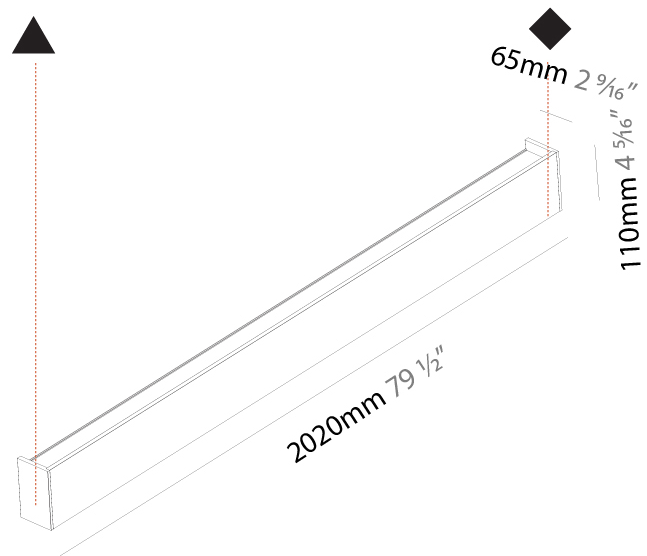

GENERAL

Series: Never Ending
Brand: Prolicht
Division: Architectural
Mounting Type: Surface
Mounting Location: Wall
Subcategory: Profile

PHYSICAL

Shape: Rectangle
Length (mm): 2020
Length (in): 79 1/2
Height (mm): 110
Depth (mm): 65
Height (in): 4 5/16
Depth (in): 4 5/16
Light Distribution: Direct / Indirect
Weight (kg): 7.2
Weight (lbs): 15.87
Diffuser: PMMA - Opal
Fixture Finish: ANA / SSR / BKV / CWI / CRY / HAB / MSR / UFT / ITA / RUA / OGR / FTG / MYG / RWR / LOD / PUS / FRO / FUP / KIA / POP / BLS / SPG / MEY / GOH / GUM / CHC / COM / ABZ / JAG / OBR / MOS / ROR
Fixture Material: Extruded Aluminum

ELECTRICAL

Lamp Type: LED (Zhaga Standard)
Input Wattage (W): 35
Total Output Wattage (W): 28 / 25.9 (3500K)
Dimming: Non-Dimming / Phase Dimming (120Vac only) / 0-10V Dimming
Driver Included: Yes
Driver Location: Integrated
Driver Type: Constant Current - 120 / 277Vac
Driver Class: Class 2
Input Voltage (V): 120 - 277
Constant Current (MA): 350 / 875 (3500K)

LED

Color Temperature (°K): 3000 / 3500 / 4000
Max. Delivered Lumen (lm): 2140 / 2215 / 2260
CRI: >80 CRI
Lamp Life (hrs): 50000

OPTICAL

RATINGS AND CERTIFICATIONS

Certified By: Certified for North American Standards
IP rating: IP20

PROJECT
TYPE
SPECIFIER
QUANTITY
DATE